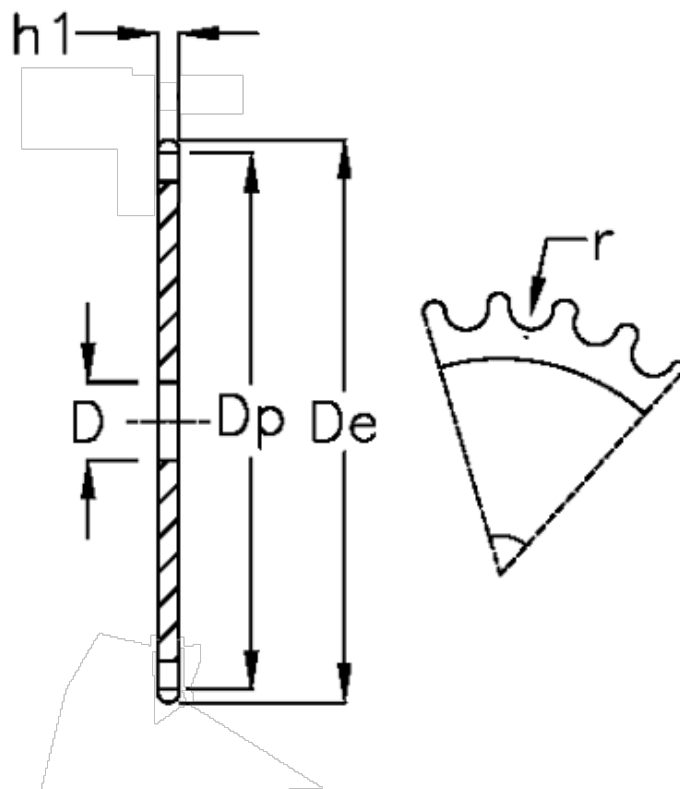

Article number: 616021012025

Description: Plate wheel 32 B-1 Z=25 simplex

Measures

C	= 6
D	= 30
De	= 425.8
Dp	= 405.33
For chain size	= 2 x 1 1/4
For chain type	= 32 B-1
h1	= 29.4
Number of teeth	= 25

$r = 29.21$